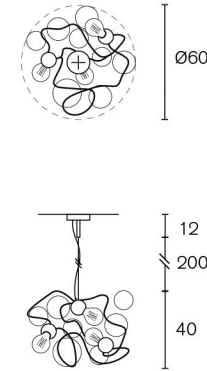

### Chandelier Conical

Art.nr.	Dimensions	Light bulb	Weight	Finish
BUBFCC70BDP	Ø70xH.100 cm	4x E27	8 kg	bronze dark patina finish
BUBFCC80BDP	Ø80xH.120 cm	5x E27	11 kg	bronze dark patina finish
BUBFCC90BDP	Ø90xH.140 cm	6x E27	15 kg	bronze dark patina finish

### Chandelier Round

Art.nr.	Dimensions	Light bulb	Weight	Finish
BUBFC80BDP	Ø80xH.50 cm	4x E27	8 kg	bronze dark patina finish
BUBFC100BDP	Ø100xH.60 cm	5x E27	12 kg	bronze dark patina finish
BUBFC120BDP	Ø120xH.70 cm	6x E27	16 kg	bronze dark patina finish

## Hanging Lamp

Art.nr.	Dimensions	Light bulb	Weight	Finish
BUBFH60BDP	Ø60xH.40 cm	3x E27	5 kg	bronze dark patina finish

## Ceiling Lamp

Art.nr.	Dimensions	Light bulb	Weight	Finish
BUBFP65BDP	Ø65xH.35 cm	3x E27	6 kg	bronze dark patina finish
BUBFP90BDP	Ø90xH.35 cm	5x E27	10 kg	bronze dark patina finish