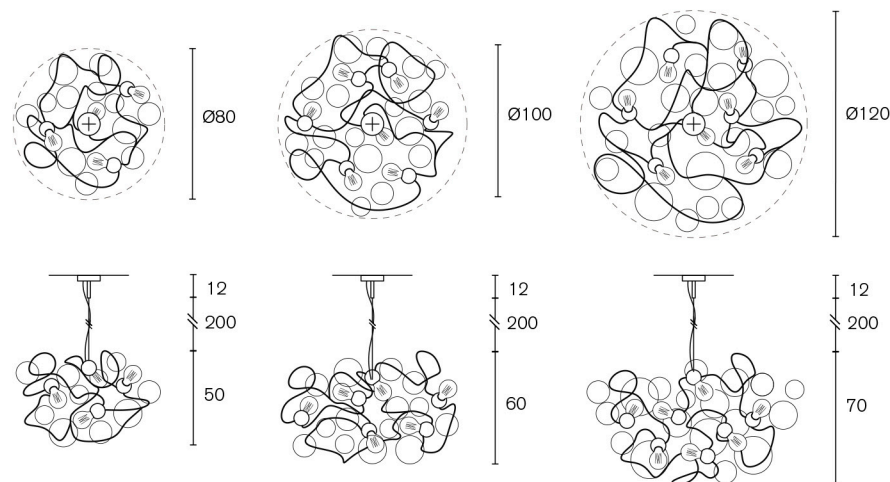

## Collection Bubbles Flow

### Chandelier Conical

Art.nr.	Dimensions	Light bulb	Weight	Finish
BUBFCC70BDP	Ø70xH.100 cm	4x E27	8 kg	bronze dark patina finish
BUBFCC80BDP	Ø80xH.120 cm	5x E27	11 kg	bronze dark patina finish
BUBFCC90BDP	Ø90xH.140 cm	6x E27	15 kg	bronze dark patina finish

### Chandelier Round

Art.nr.	Dimensions	Light bulb	Weight	Finish
BUBFC80BDP	Ø80xH.50 cm	4x E27	8 kg	bronze dark patina finish
BUBFC100BDP	Ø100xH.60 cm	5x E27	12 kg	bronze dark patina finish
BUBFC120BDP	Ø120xH.70 cm	6x E27	16 kg	bronze dark patina finish

## Hanging Lamp

Art.nr.	Dimensions	Light bulb	Weight	Finish
BUBFH60BDP	Ø60xH.40 cm	3x E27	5 kg	bronze dark patina finish