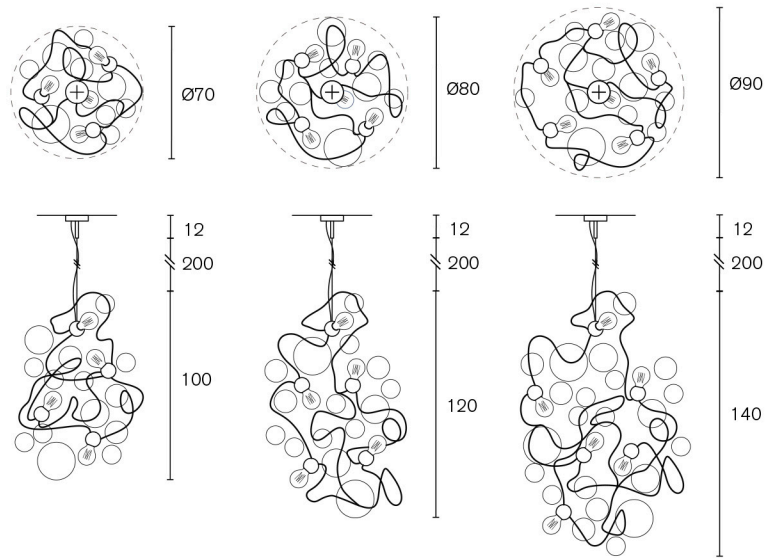

### Chandelier Conical

Art.nr.	Dimensions	Light bulb	Weight	Finish
BUBFCC70BDP	Ø70xH.100 cm	4x E27	8 kg	bronze dark patina finish
BUBFCC80BDP	Ø80xH.120 cm	5x E27	11 kg	bronze dark patina finish
BUBFCC90BDP	Ø90xH.140 cm	6x E27	15 kg	bronze dark patina finish

### Chandelier Round

Art.nr.	Dimensions	Light bulb	Weight	Finish
BUBFC80BDP	Ø80xH.50 cm	4x E27	8 kg	bronze dark patina finish
BUBFC100BDP	Ø100xH.60 cm	5x E27	12 kg	bronze dark patina finish
BUBFC120BDP	Ø120xH.70 cm	6x E27	16 kg	bronze dark patina finish

## Hanging Lamp

Art.nr.	Dimensions	Light bulb	Weight	Finish
BUBFH60BDP	Ø60xH.40 cm	3x E27	5 kg	bronze dark patina finish

## Ceiling Lamp

Art.nr.	Dimensions	Light bulb	Weight	Finish
BUBFP65BDP	Ø65xH.35 cm	3x E27	6 kg	bronze dark patina finish
BUBFP90BDP	Ø90xH.35 cm	5x E27	10 kg	bronze dark patina finish